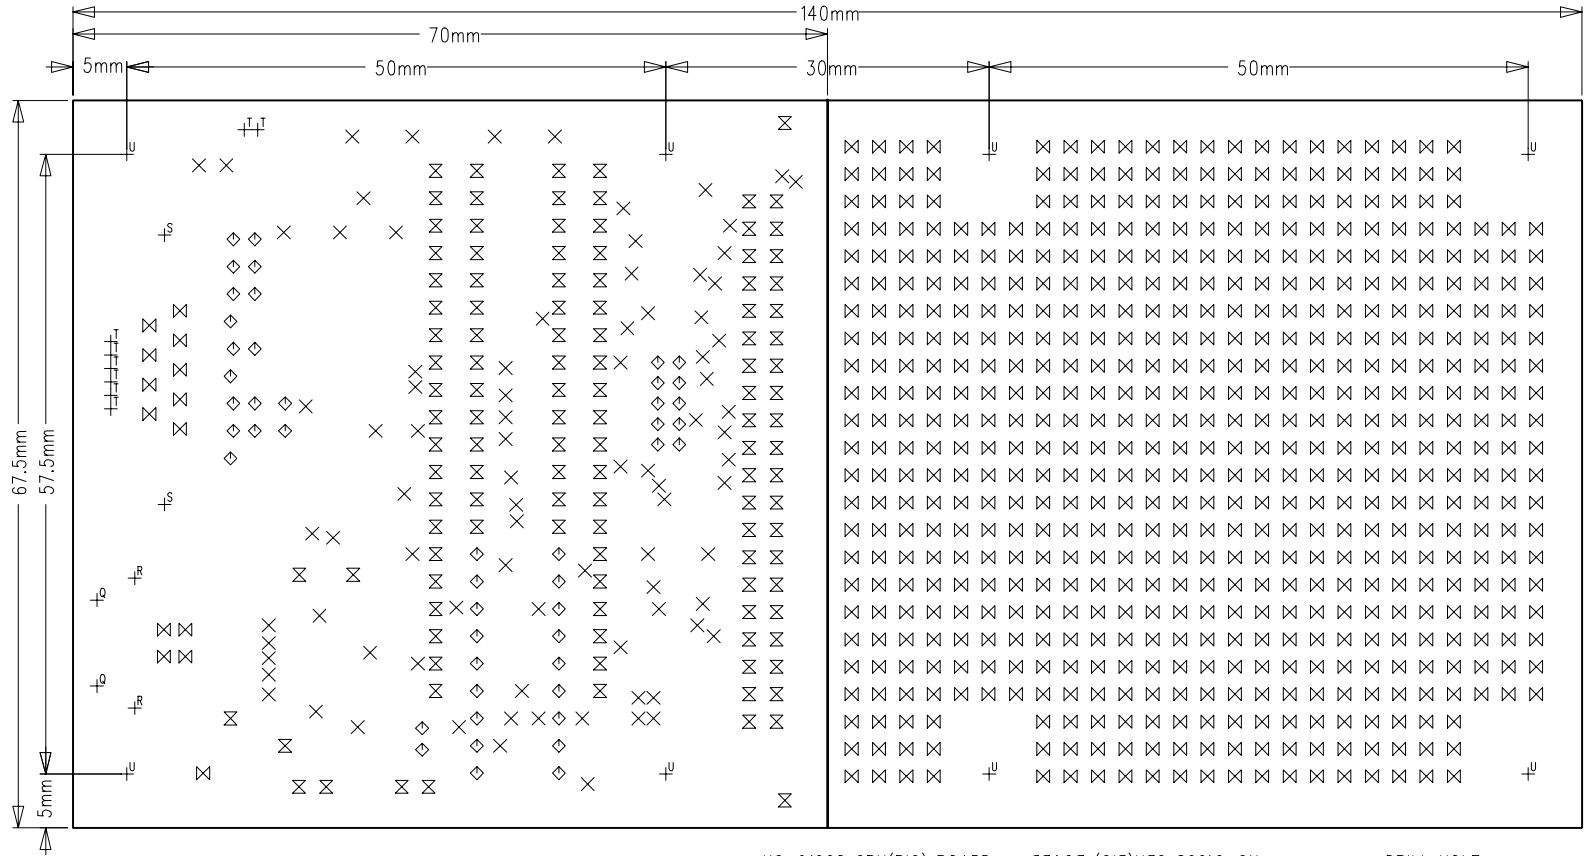

L1 SILK

KG-01008 CPU(PIC) BOARD

80100-3K CPU(PIC) BOARD

KG-01008 CPU(PIC) BOARD

09A08 (CPU(PIC) BOARD

L4 SILK

SIZE	QTY	SYM	PLTD
0.5	86	×	x
0.8	47	◇	x
0.9	118	⊠	x
1	602	⊠	x
1.6	2	Q	-
2.3	2	R	x
3.2	2	S	x
0.6	8	T	x
3.5	8	U	-

KG-01008 CPU(PIC) BOARD DRA08 (C) BOARD

DRILL HOLE